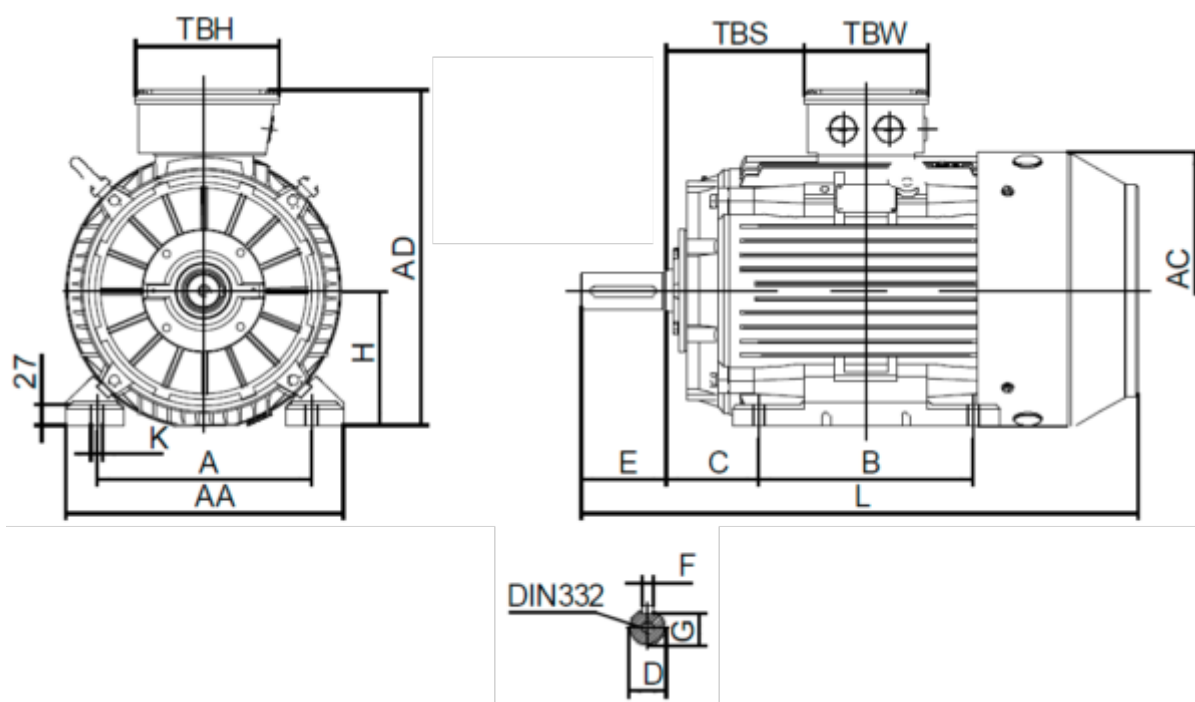

# Data Sheet

Article number: 250300400612

Description: Kleedrive T3C 132M1-6 4.0KW 900 rpm  
3x230/400V 50HZ IP55 B3 Eff=86,8%

## Measures

A = 216	F = 10	TBW = 134
AA = 263	G = 33	
AC = Ø259	H = 132	
AD = 332	HD = 200	
B = 178	K = Ø12	
C = 89	L = 5005	
D = Ø38	TBH = 134	
E = 80	TBS = 61.5	